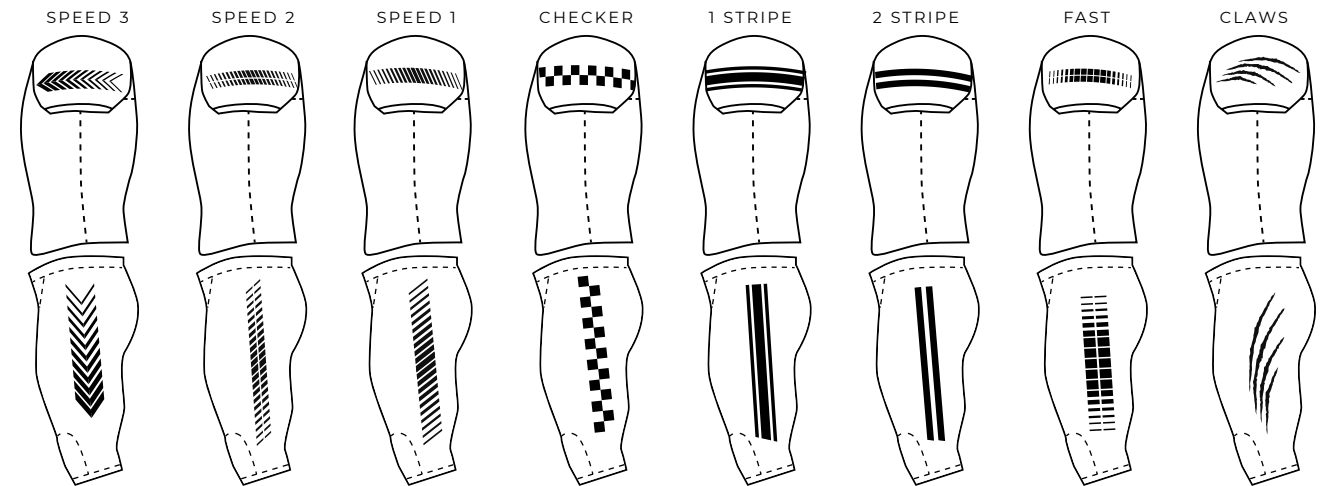

STOCK SLEEVE AND PANT STRIPE OPTIONS

CHARLIE	BASE PRICE	ADDITIONAL CHARGES FOR CUSTOM ITEMS			LEAD TIMES
	MSRP	PLAYER NAME	CUSTOM DECORATION (PER DECORATION)	CUSTOM COLOR	6 WEEKS
ADULT JERSEY	$90-	N/A	N/A	$5.00	
ADULT JERSEY	$65-	N/A	N/A	$5.00	
YOUTH JERSEY	$70-	N/A	N/A	$5.00	
YOUTH PANTS	$57.50	N/A	N/A	$5.00	

VISIT WWW.BATTLEUNIFORMS.COM TO SUBMIT YOUR UNIFORM TODAY