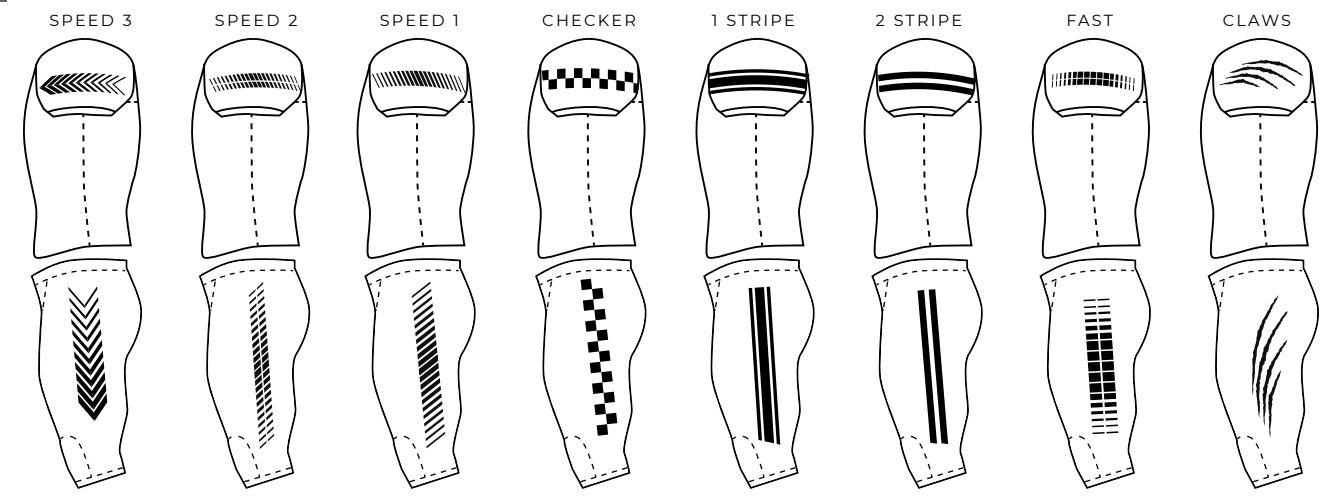

STOCK SLEEVE AND PANT STRIPE OPTIONS

BRAVO	BASE PRICE	ADDITIONAL CHARGES FOR CUSTOM ITEMS			LEAD TIMES
	MSRP	PLAYER NAME	CUSTOM DECORATION (PER DECORATION)	CUSTOM COLOR	
ADULT JERSEY	$100-	$6.25	$2.50	$10.00	8-10 WEEKS
ADULT JERSEY	$75-	$6.25	$2.50	$10.00	
YOUTH JERSEY	$80-	$6.25	$2.50	$10.00	
YOUTH PANTS	$65-	$6.25	$2.50	$10.00	

VISIT WWW.BATTLEUNIFORMS.COM TO SUBMIT YOUR UNIFORM TODAY