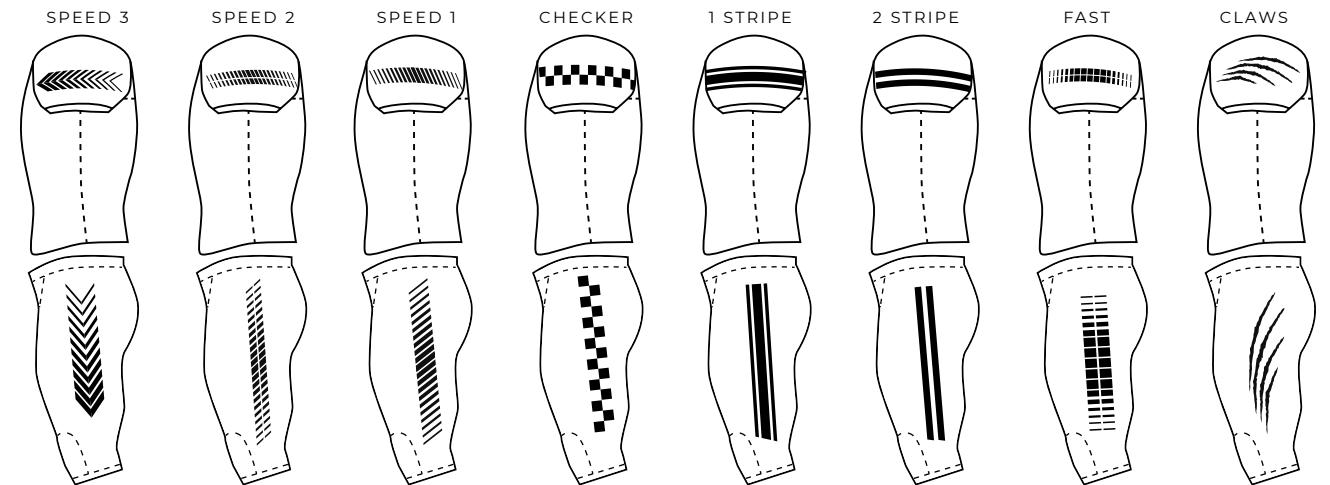

STOCK SLEEVE AND PANT STRIPE OPTIONS

ALPHA	BASE PRICE	ADDITIONAL CHARGES FOR CUSTOM ITEMS			LEAD TIMES
	MSRP	PLAYER NAME	CUSTOM DECORATION (PER DECORATION)	CUSTOM COLOR	10-12 WEEKS
ADULT JERSEY	\$150-	\$6.25	\$2.50	\$10.00	
ADULT JERSEY	\$95-	\$6.25	\$2.50	\$10.00	
YOUTH JERSEY	\$120-	\$6.25	\$2.50	\$10.00	
YOUTH PANTS	\$80-	\$6.25	\$2.50	\$10.00	